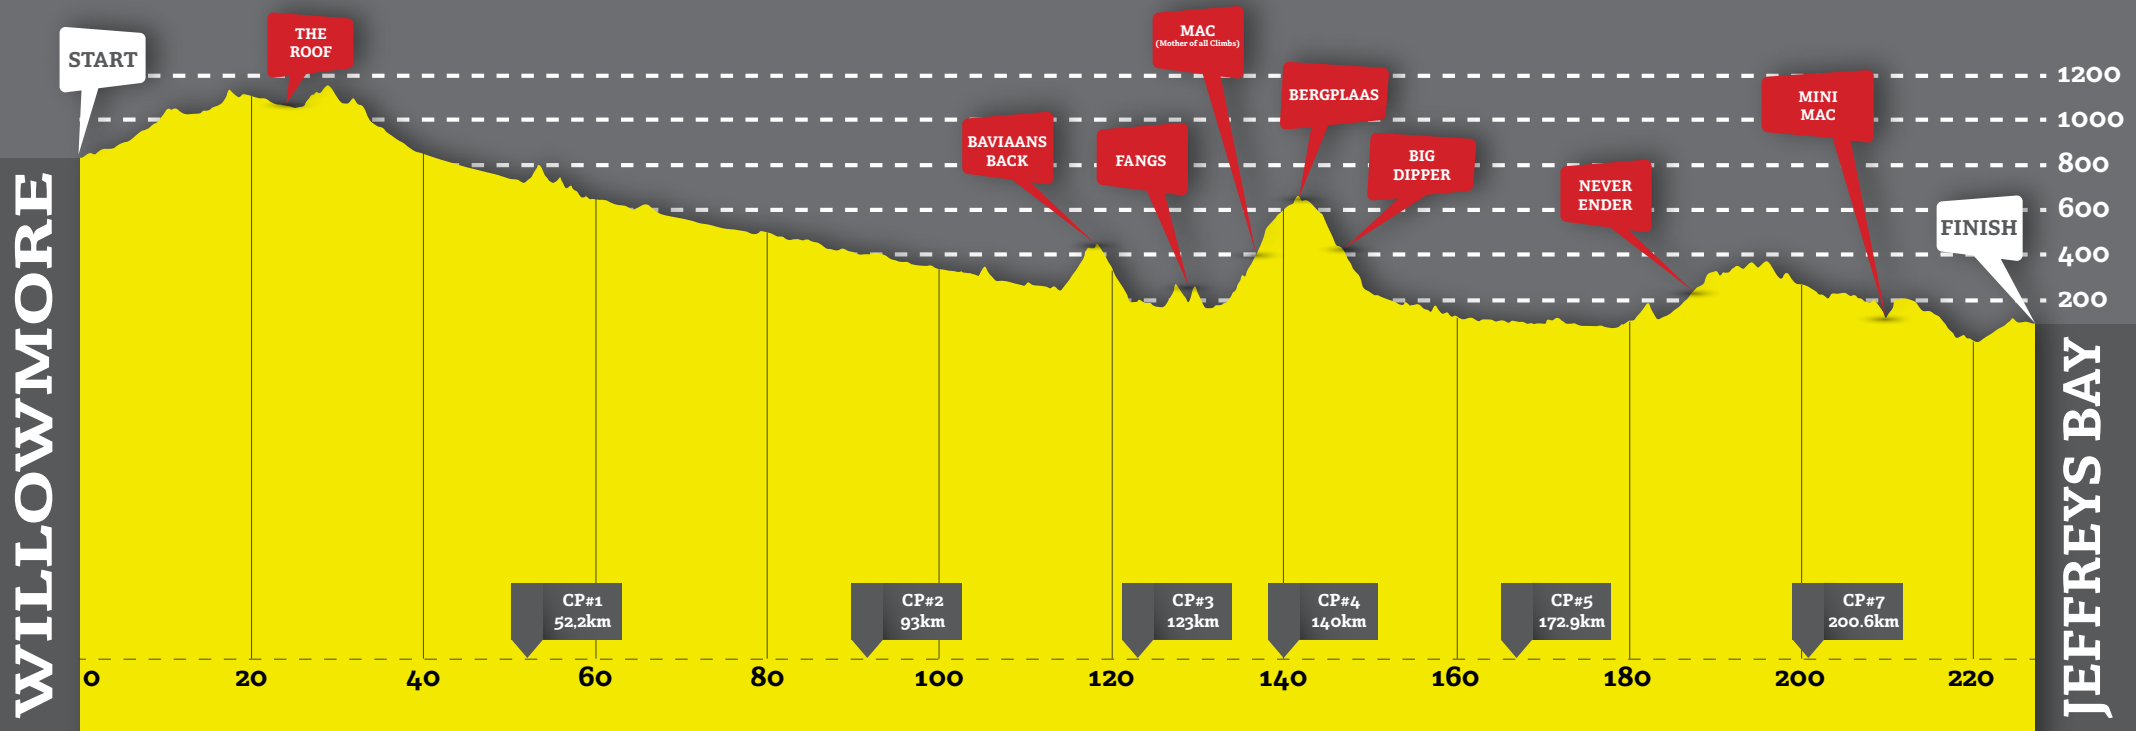

TRANS BAVIAANS

WHERE TEAM SPIRIT GETS A WHOLE NEW MEANING

227 km @ 2843 m Elevation

CP#1 - VERO'S | CP#2 - ZANDVLAKTE | CP#3 - SMITSKRAAL | CP#4 - BERGPLAAS | CP#5 - HADLEIGH | CP#6 - ? | CP#7 - ZUURBRON